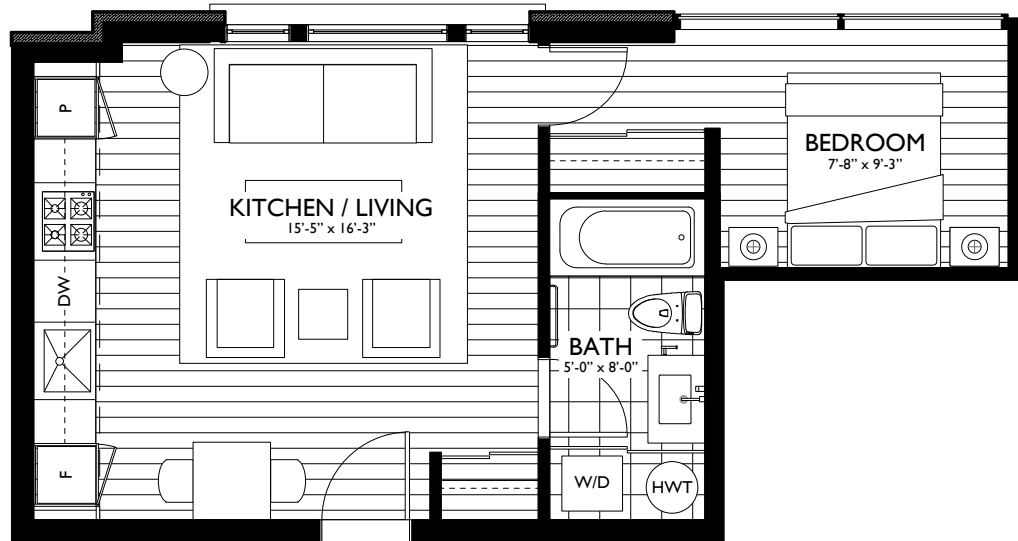

PLAN E

■ LEVEL 2
■ LEVEL 3

Jr. 1 Bedroom & 1 Bath
446 sq. ft.

HERALD STREET

HERALD STREET