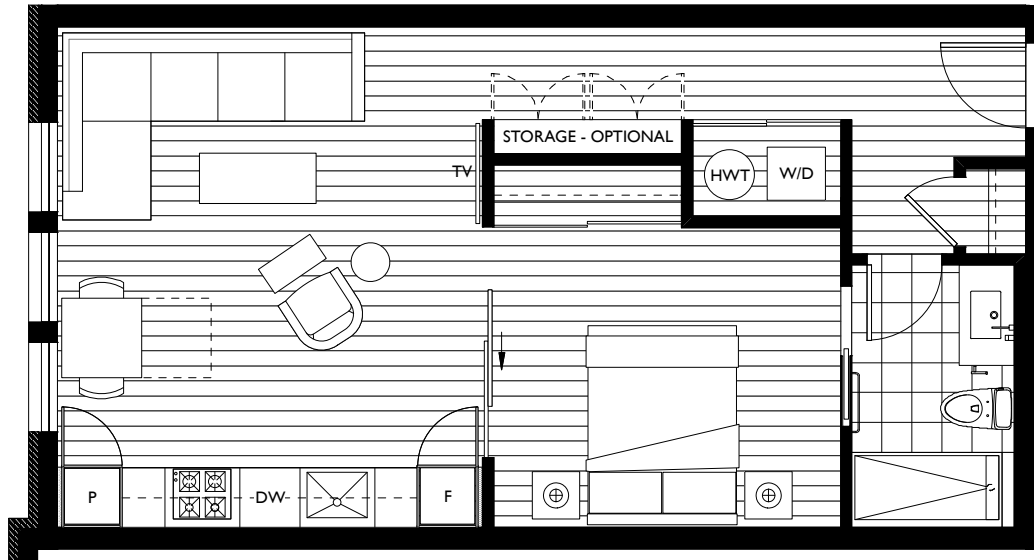

PLAN A

■ LEVEL 2
■ LEVEL 3

1 Bedroom & 1 Bath
583 sq. ft.

GOVERNMENT STREET

HERALD STREET