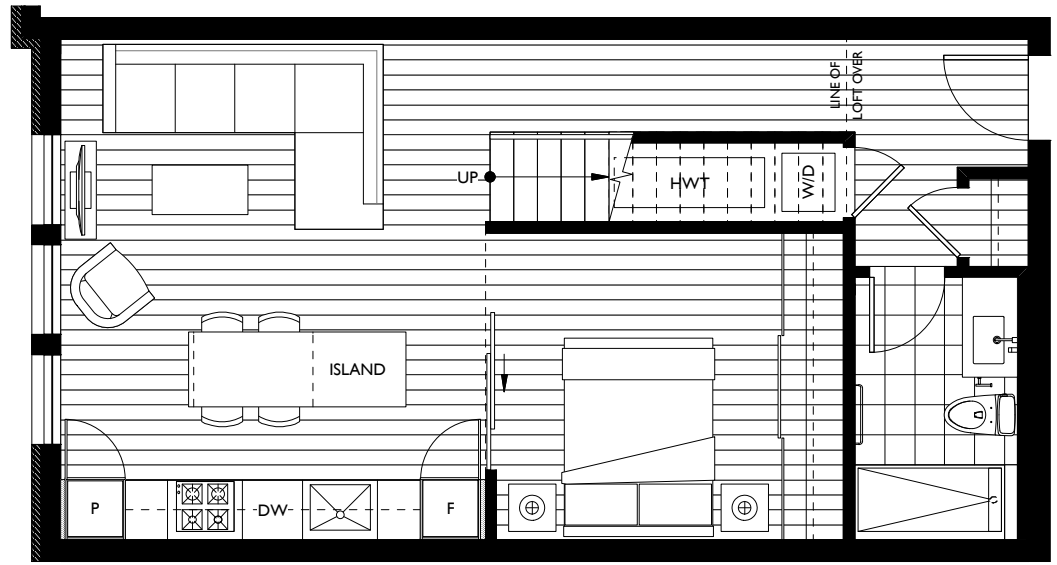

LOFT A3 ■ LEVEL 4

2 Bedrooms & 2 Baths
865 sq. ft.

GOVERNMENT STREET

LOFT LEVEL

282 sq. ft.

GOVERNMENT STREET

LIVING LEVEL

583 sq. ft.