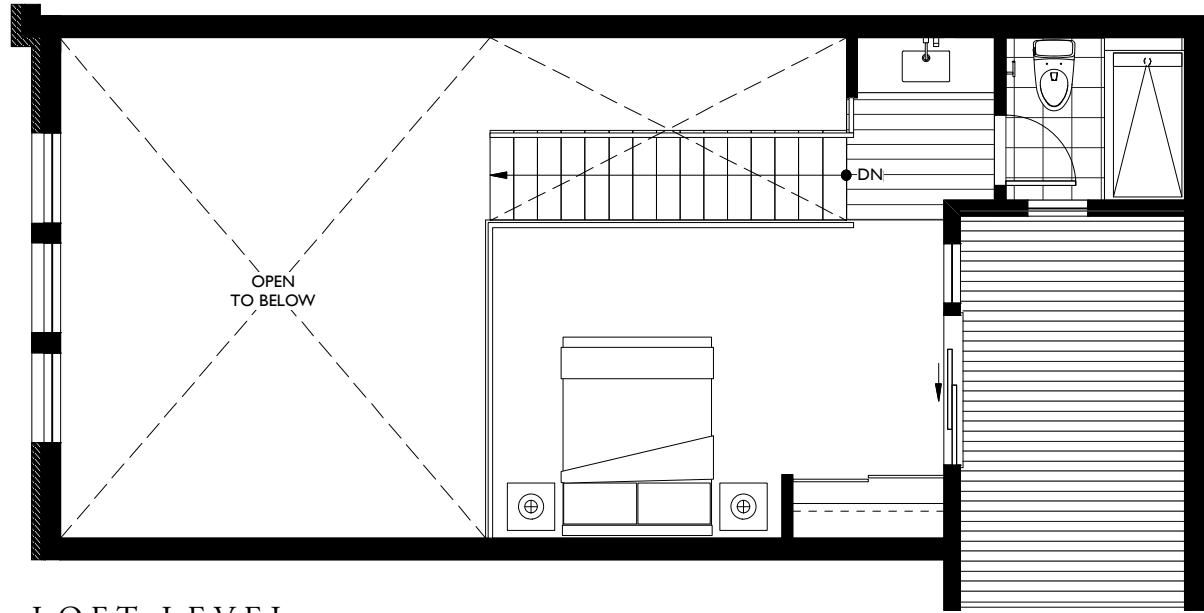

LOFT A3 ■ LEVEL 4

2 Bedrooms & 2 Baths
865 sq. ft.

GOVERNMENT STREET

LOFT LEVEL

282 sq. ft.

GOVERNMENT STREET

LIVING LEVEL

583 sq. ft.